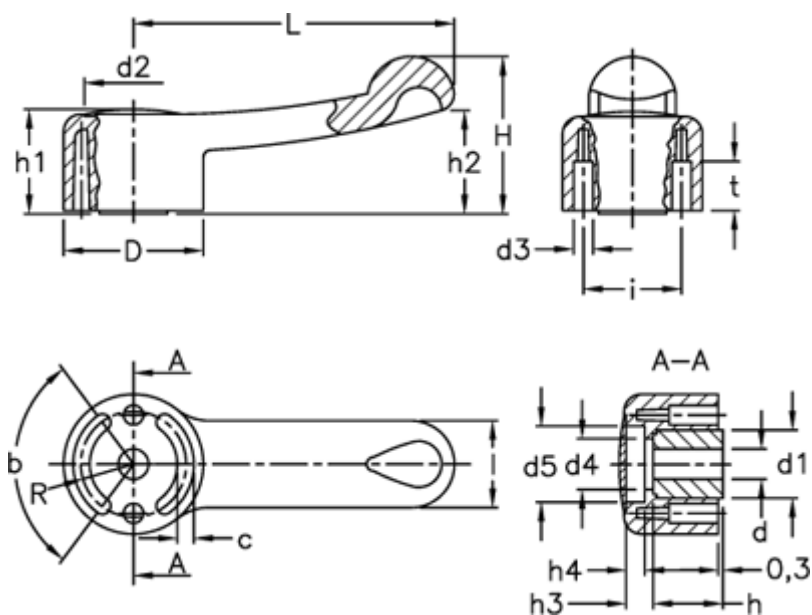

Article number: 23052121310  
 Description: E+G Control lever  
 ELC.85-A8-C0 no cap

## Measures

b (degrees)	= 125 +/-1	d H7	= 8	l	= 23
c	= 4.3	H	= 41	L	= 85
D	= 37	h	= 17.5	R	= 13.8
d1	= 18	h1	= 27	t	= 12.5
d2	= 26.0	h2	= 27		
d3	= 5	h3	= 7.5		
d4	= 13.5	h4	= 5		
d5	= 20.0	i	= 26		